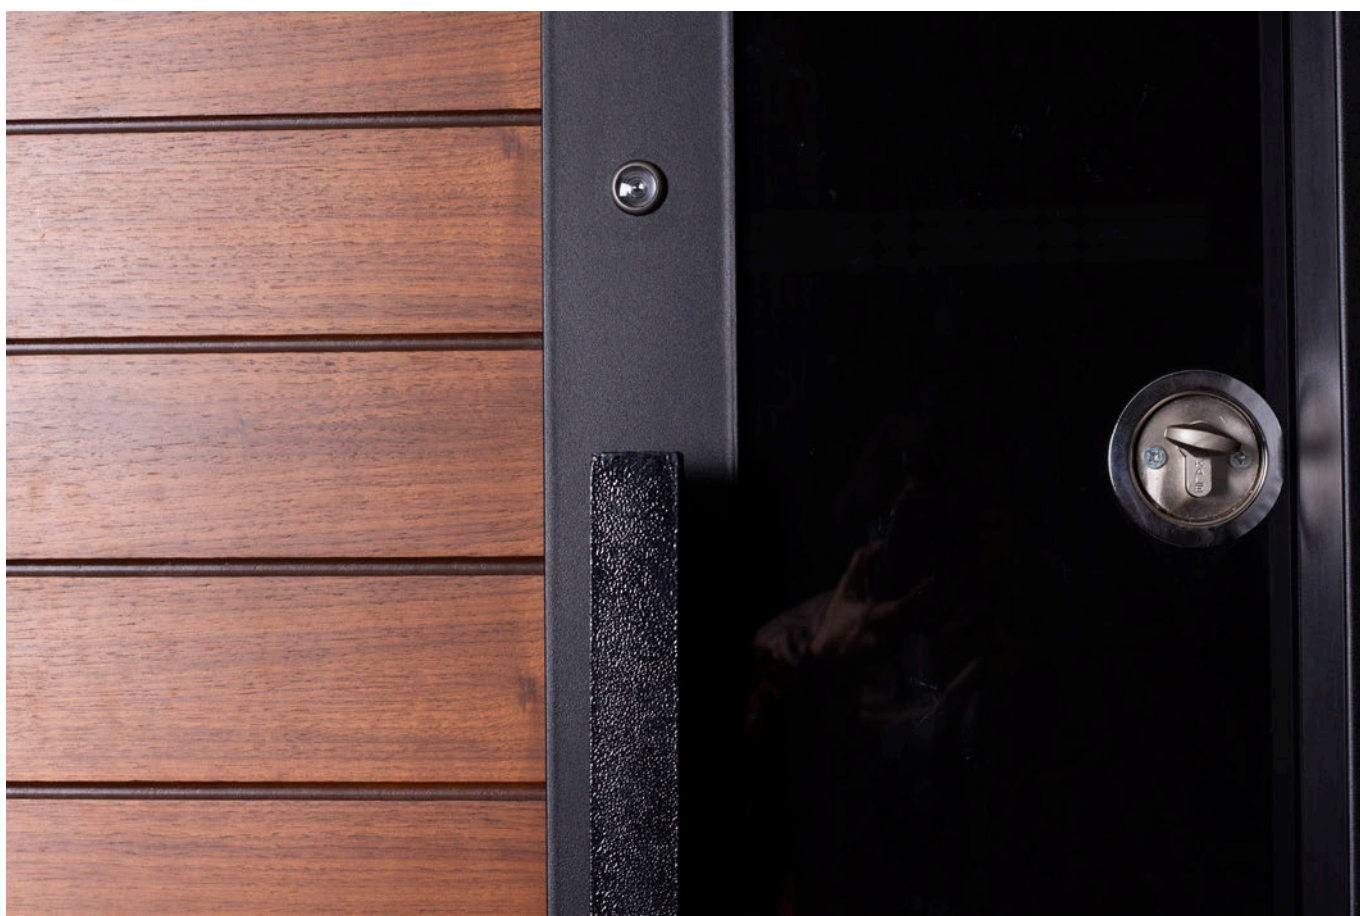

Isun Door model: 225599

Width: 90

Height: 210

Diameter: 20

Weight: 340

**NATURAL
WOOD**

آيسان در مدل: ۲۲۵۵۹۹

عرض: ۹۰

ارتفاع: ۲۱۰

قطر: ۲۰

وزن: ۳۴۰